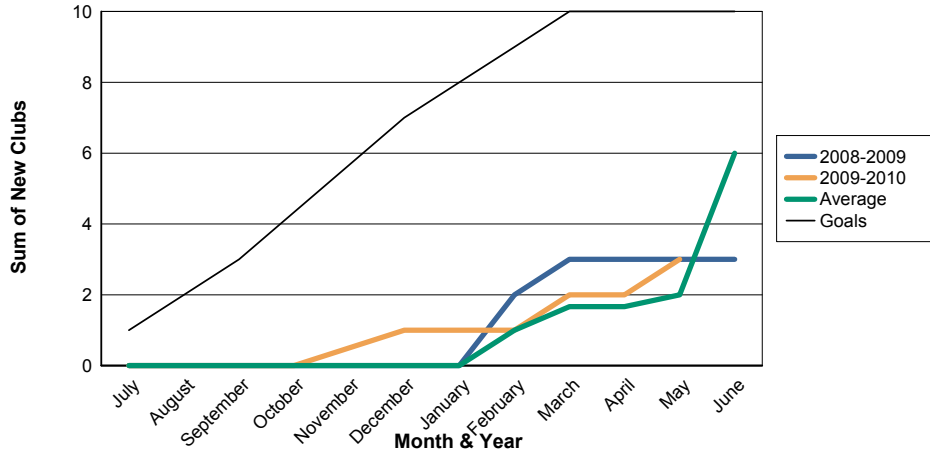

3 Year Comparisons for GMT Constitutional Area 6

By GMT District

As of May 2010

Sum of New Clubs/ Month & Year

For District 324C8

Sum of Dropped Clubs/ Month & Year

For District 324C8

Sum of Net Clubs/ Month & Year