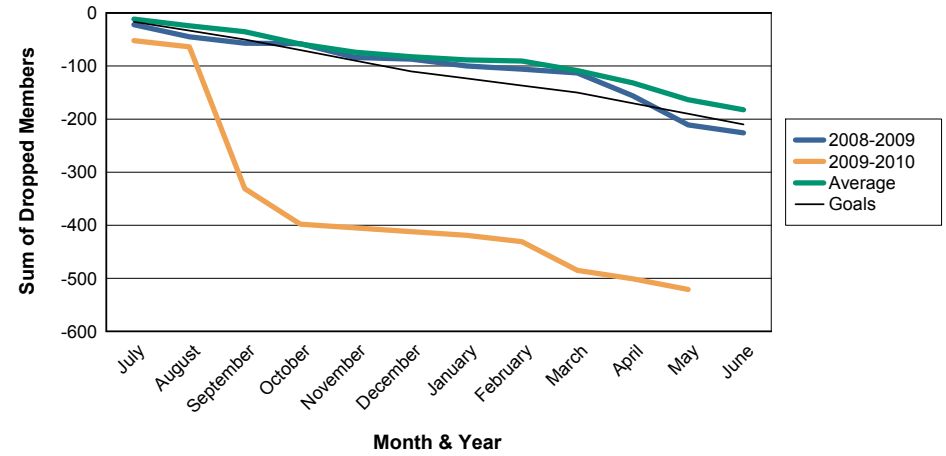

Sum of Dropped Members/ Month & Year

For District 324C8