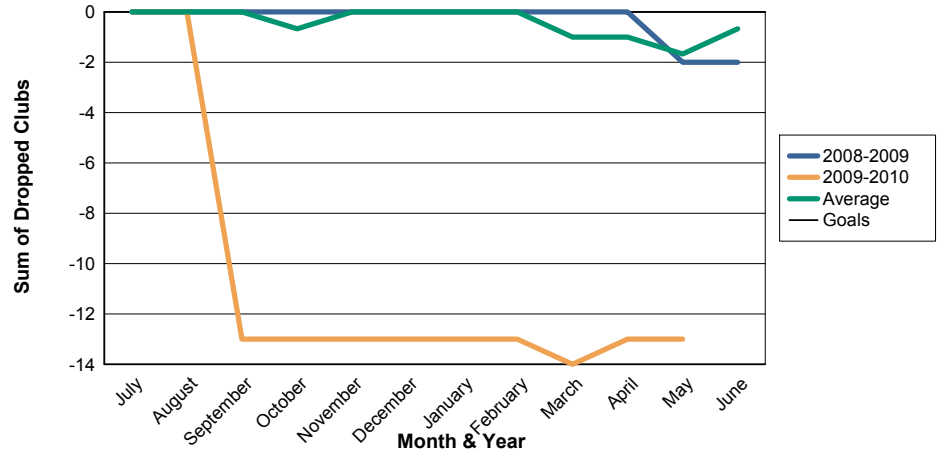

3 Year Comparisons for GMT Constitutional Area 6

By GMT District

As of May 2010

Sum of New Clubs/ Month & Year

For District 324C8

Sum of Dropped Clubs/ Month & Year

For District 324C8

Sum of Net Clubs/ Month & Year