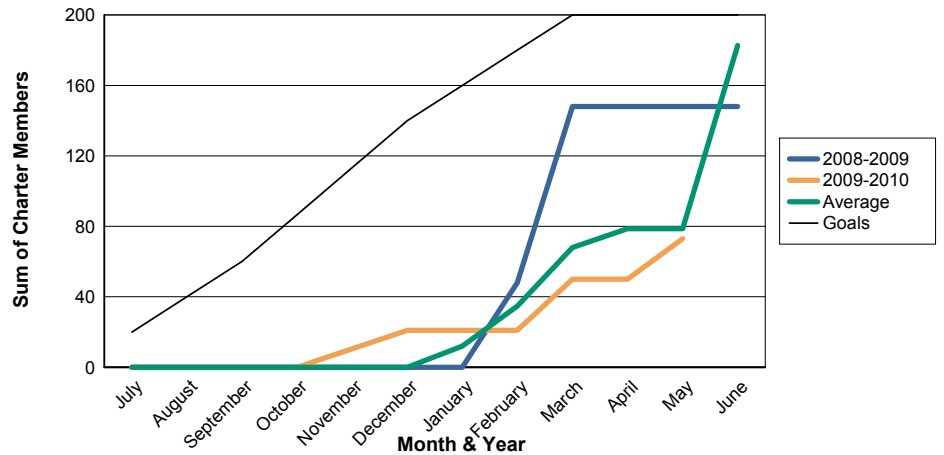

Sum of Charter Members/ Month & Year

For District 324C8