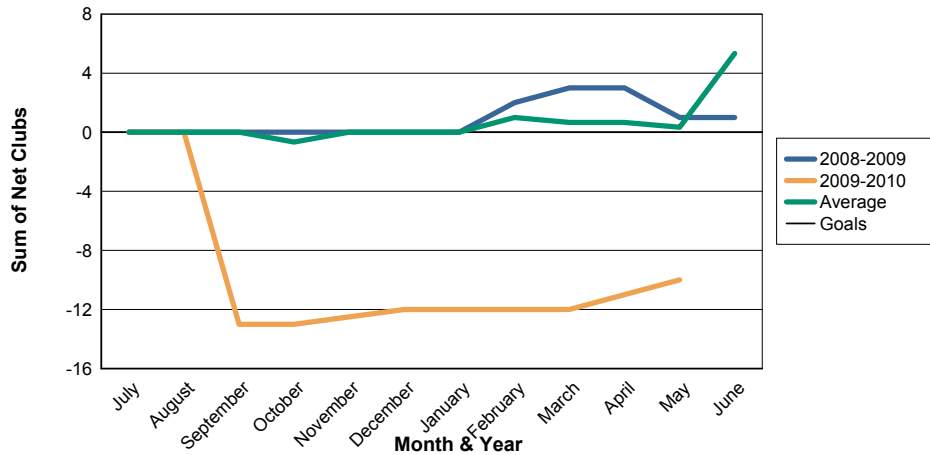

Sum of Net Clubs/ Month & Year

For District 324C8