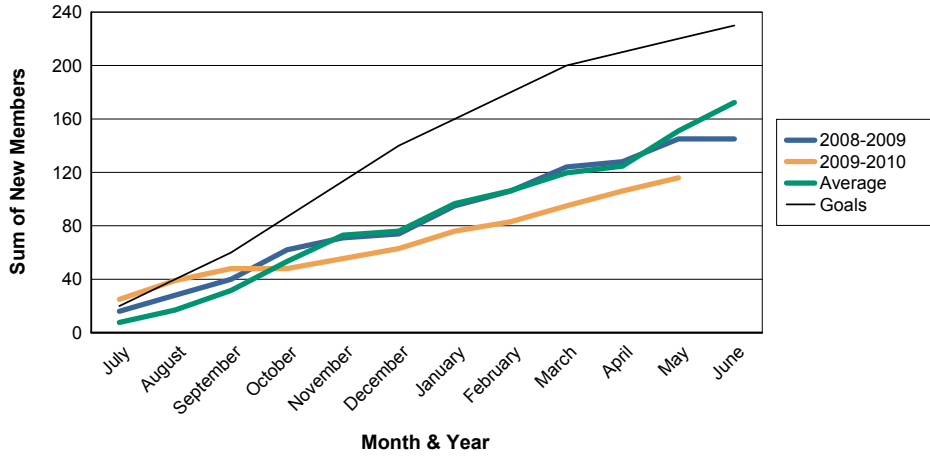

For District 324C8

Sum of Charter Members/ Month & Year

For District 324C8

3 Year Comparisons for GMT Constitutional Area 6

By GMT District

As of May 2010

Sum of New Members/ Month & Year

For District 324C8